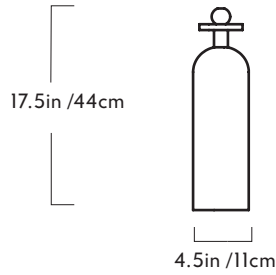

## Shape Up

Series  
Shape Up

Product  
Double Pendant

Lead Time  
16 weeks

Dimensions  
Overall dimensions variable.  
Cone: L 13in/33cm x W 13in/33cm  
x H 13.5in/34cm  
Cylinder: L 4.5in/11cm x W 4.5in/11cm  
x H 17.5in/44cm

## Shape Up

Series  
Shape Up

Product  
3-Piece Chandelier

Lead Time  
16 weeks

Dimensions  
Overall dimensions variable.  
Globe: L 11in/28cm x W 11in/28cm x H 12in/30cm  
Cylinder: L 4.5in/11cm x W 4.5in/11cm x H 17.5in/44cm  
Cone: L 13in/33cm x W 13in/33cm x H 13.5in/34cm

Metal Shade Finishes  
Brushed brass, brushed copper,  
blackened steel

Hanging Hardware  
(4) 2-inch round hubs in brushed brass

Dimensions  
Overall dimensions variable.  
Cone: L 13in/33cm x W 13in/33cm  
x H 13.5in/34cm  
Hemisphere: L 16in/41cm x  
W 16in/41cm x H 10in/25cm  
Arc: L 15.5in/39cm x W 3in/7cm  
x H 7.5in/19cm  
Cylinder: L 4.5in/11cm x W 4.5in/11cm  
x H 17.5in/44cm  
Globe: L 11in/28cm x W 11in/28cm  
x H 12in/30cm

## Shape Up

Series  
Shape Up

Product  
Pendant - Hemisphere

Lead Time  
16 weeks

Dimensions  
Overall dimensions variable.  
Shade: L 16in/41cm x  
W 16in/41cm x H 10in/25cm

Weight  
Fixture: 10lb/4.5kg