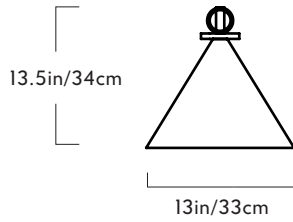

## Shape Up

Series  
Shape Up

Product  
Double Pendant

Lead Time  
16 weeks

Dimensions  
Overall dimensions variable.  
Cone: L 13in/33cm x W 13in/33cm  
x H 13.5in/34cm  
Cylinder: L 4.5in/11cm x W 4.5in/11cm  
x H 17.5in/44cm

## Shape Up

Series  
Shape Up

Product  
3-Piece Chandelier

Lead Time  
16 weeks

Dimensions  
Overall dimensions variable.  
Globe: L 11in/28cm x W 11in/28cm x H 12in/30cm  
Cylinder: L 4.5in/11cm x W 4.5in/11cm x H 17.5in/44cm  
Cone: L 13in/33cm x W 13in/33cm x H 13.5in/34cm