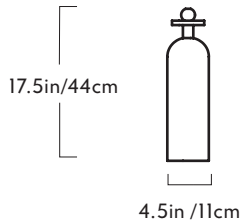

Shape Up

5-Piece Chandelier

Series
Shape Up

Weight
53lb/24kg

Suspension
Cord. Custom length

Product
5-Piece Chandelier

Materials
Glass, steel, brass, aluminum

Canopy
5-inch round in brushed brass

Lead Time
16 weeks

Metal Shade Finishes
Brushed brass, brushed copper,
blackened steel

Hanging Hardware
(4) 2-inch round hubs in brushed brass

Dimensions
Overall dimensions variable.
Cone: L 13in/33cm x W 13in/33cm
x H 13.5in/34cm
Hemisphere: L 16in/41cm x
W 16in/41cm x H 10in/25cm
Arc: L 15.5in/39cm x W 3in/7cm
x H 7.5in/19cm
Cylinder: L 4.5in/11cm x W 4.5in/11cm
x H 17.5in/44cm
Globe: L 11in/28cm x W 11in/28cm
x H 12in/30cm

Arc Shade Color
Celadon

Cylinder Shade Color
Midnight blue

Globe Shade Color
Grey fog

120V/240V LED Illumination
Sockets: G4
Bulbs: 2.6 Watt, 12V LED
Wattage: 5.2 Watts
Lumens: 800 Lumens
Color Temperature: 3000 Kelvin
Bulb Life: 50,000 hours

Dimmer Compatibility
Triac/Phase-Cut