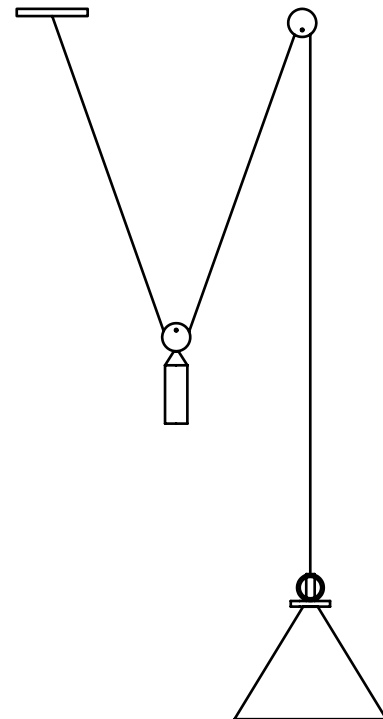

Roll & Hill

Shape Up

Series
Shape Up

Product
Pendant- Cone

Lead Time
16 weeks

Dimensions
Overall dimensions variable.
Shade: L 13.5in/34cm x W 13.5in/34cm
x H 13in/33cm

Weight
Fixture: 10lb/4.5kg

Pendant- Cone

Materials
Aluminum, brass, steel

Metal Shade Finishes
Blackened steel, brushed brass,
brushed copper

Suspension
12-foot fabric cord. Length can be
adjusted on site

Canopy
5-inch round in brushed brass

Hanging Hardware
2 1/2 inch vertical round in brushed
brass

120V/240V LED Illumination
Sockets: G4
Bulbs: 2.6 Watt, 12V LED
Wattage: 2.6 Watts
Lumens: 400 Lumens
Color Temperature: 3000 Kelvin
Bulb Life: 50,000 hours

Dimmer Compatibility
Triac/Phase-Cut