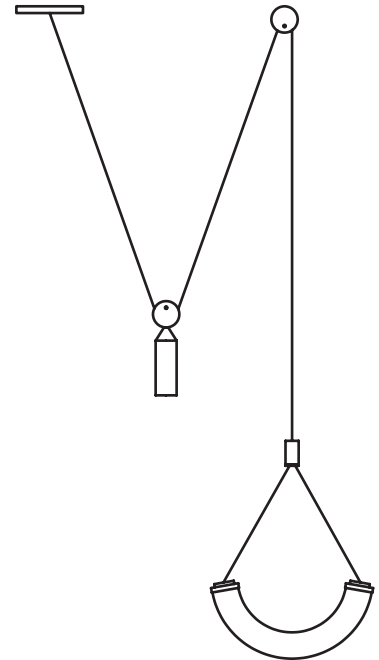

Metal Shade Finishes  
Brushed brass, brushed copper,  
blackened steel

Hanging Hardware  
(4) 2-inch round hubs in brushed brass

Dimensions  
Overall dimensions variable.  
Cone: L 13in/33cm x W 13in/33cm  
x H 13.5in/34cm  
Hemisphere: L 16in/41cm x  
W 16in/41cm x H 10in/25cm  
Arc: L 15.5in/39cm x W 3in/7cm  
x H 7.5in/19cm  
Cylinder: L 4.5in/11cm x W 4.5in/11cm  
x H 17.5in/44cm  
Globe: L 11in/28cm x W 11in/28cm  
x H 12in/30cm

## Shape Up

Series  
Shape Up

Product  
Pendant - Cylinder

Lead Time  
16 weeks

Dimensions  
Overall dimensions variable.  
Shade: L 4.5in/11cm x W 4.5in/11cm  
x H 17.5in/44cm

Weight  
Fixture: 10lb/4.5kg

## Shape Up

Series  
Shape Up

Product  
Pendant- Cone

Lead Time  
16 weeks

Dimensions  
Overall dimensions variable.  
Shade: L 13.5in/34cm x W 13.5in/34cm  
x H 13in/33cm

Weight  
Fixture: 10lb/4.5kg

## Shape Up

Series  
Shape Up

Product  
Pendant- Arc

Lead Time  
16 weeks

Dimensions  
Overall dimensions variable.  
Shade: L 15.5in/39cm x  
W 2.5in/7cm x H 7.5in/19cm

Weight  
Fixture: 10lb/4.5kg