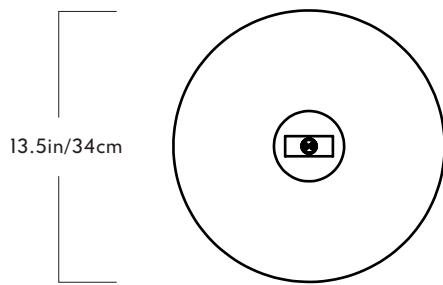

Roll & Hill

Shape Up

Series
Shape Up

Product
Pendant- Cone

Lead Time
16 weeks

Dimensions
Overall dimensions variable.
Shade: L 13.5in/34cm x W 13.5in/34cm
x H 13in/33cm

Weight
Fixture: 10lb/4.5kg

Pendant- Cone

Materials
Aluminum, brass, steel

Metal Shade Finishes
Blackened steel, brushed brass,
brushed copper

Suspension
12-foot fabric cord. Length can be
adjusted on site

Canopy
5-inch round in brushed brass

Hanging Hardware
2 1/2 inch vertical round in brushed
brass

120V/240V LED Illumination
Sockets: G4
Bulbs: 2.6 Watt, 12V LED
Wattage: 2.6 Watts
Lumens: 400 Lumens
Color Temperature: 3000 Kelvin
Bulb Life: 50,000 hours

Dimmer Compatibility
Triac/Phase-Cut