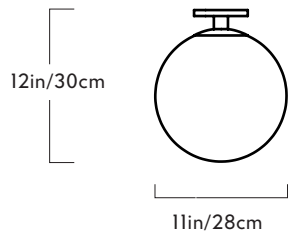

## Shape Up

Series  
Shape Up

Product  
Double Pendant

Lead Time  
16 weeks

Dimensions  
Overall dimensions variable.  
Cone: L 13in/33cm x W 13in/33cm  
x H 13.5in/34cm  
Cylinder: L 4.5in/11cm x W 4.5in/11cm  
x H 17.5in/44cm

## Shape Up

Series  
Shape Up

Product  
3-Piece Chandelier

Lead Time  
16 weeks

Dimensions  
Overall dimensions variable.  
Globe: L 11in/28cm x W 11in/28cm x H 12in/30cm  
Cylinder: L 4.5in/11cm x W 4.5in/11cm x H 17.5in/44cm  
Cone: L 13in/33cm x W 13in/33cm x H 13.5in/34cm

Metal Shade Finishes  
Brushed brass, brushed copper,  
blackened steel

Hanging Hardware  
(4) 2-inch round hubs in brushed brass

Dimensions  
Overall dimensions variable.  
Cone: L 13in/33cm x W 13in/33cm  
x H 13.5in/34cm  
Hemisphere: L 16in/41cm x  
W 16in/41cm x H 10in/25cm  
Arc: L 15.5in/39cm x W 3in/7cm  
x H 7.5in/19cm  
Cylinder: L 4.5in/11cm x W 4.5in/11cm  
x H 17.5in/44cm  
Globe: L 11in/28cm x W 11in/28cm  
x H 12in/30cm

## Shape Up

Series  
Shape Up

Product  
Pendant - Hemisphere

Lead Time  
16 weeks

Dimensions  
Overall dimensions variable.  
Shade: L 16in/41cm x  
W 16in/41cm x H 10in/25cm

Weight  
Fixture: 10lb/4.5kg