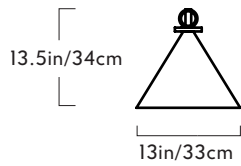

Shape Up

5-Piece Chandelier

Series
Shape Up

Weight
53lb/24kg

Suspension
Cord. Custom length

Product
5-Piece Chandelier

Materials
Glass, steel, brass, aluminum

Canopy
5-inch round in brushed brass

Lead Time
16 weeks

Metal Shade Finishes
Brushed brass, brushed copper,
blackened steel

Hanging Hardware
(4) 2-inch round hubs in brushed brass

Dimensions
Overall dimensions variable.
Cone: L 13in/33cm x W 13in/33cm
x H 13.5in/34cm
Hemisphere: L 16in/41cm x
W 16in/41cm x H 10in/25cm
Arc: L 15.5in/39cm x W 3in/7cm
x H 7.5in/19cm
Cylinder: L 4.5in/11cm x W 4.5in/11cm
x H 17.5in/44cm
Globe: L 11in/28cm x W 11in/28cm
x H 12in/30cm

Arc Shade Color
Celadon

Cylinder Shade Color
Midnight blue

Globe Shade Color
Grey fog

120V/240V LED Illumination
Sockets: G4
Bulbs: 2.6 Watt, 12V LED
Wattage: 5.2 Watts
Lumens: 800 Lumens
Color Temperature: 3000 Kelvin
Bulb Life: 50,000 hours

Dimmer Compatibility
Triac/Phase-Cut