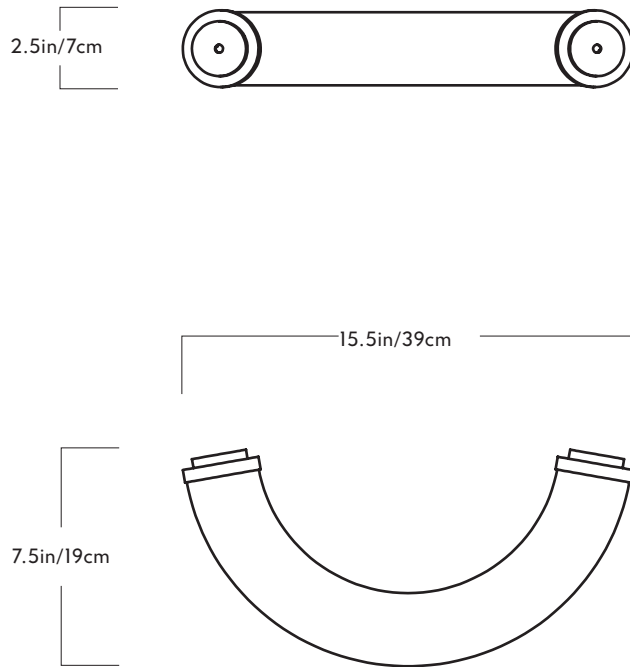

Metal Shade Finishes  
Brushed brass, brushed copper,  
blackened steel

Hanging Hardware  
(4) 2-inch round hubs in brushed brass

Dimensions  
Overall dimensions variable.  
Cone: L 13in/33cm x W 13in/33cm  
x H 13.5in/34cm  
Hemisphere: L 16in/41cm x  
W 16in/41cm x H 10in/25cm  
Arc: L 15.5in/39cm x W 3in/7cm  
x H 7.5in/19cm  
Cylinder: L 4.5in/11cm x W 4.5in/11cm  
x H 17.5in/44cm  
Globe: L 11in/28cm x W 11in/28cm  
x H 12in/30cm

## Shape Up

Series  
Shape Up

Product  
Pendant - Cylinder

Lead Time  
16 weeks

Dimensions  
Overall dimensions variable.  
Shade: L 4.5in/11cm x W 4.5in/11cm  
x H 17.5in/44cm

Weight  
Fixture: 10lb/4.5kg

## Shape Up

Series  
Shape Up

Product  
Pendant- Cone

Lead Time  
16 weeks

Dimensions  
Overall dimensions variable.  
Shade: L 13.5in/34cm x W 13.5in/34cm  
x H 13in/33cm

Weight  
Fixture: 10lb/4.5kg

## Shape Up

Series  
Shape Up

Product  
Pendant- Arc

Lead Time  
16 weeks

Dimensions  
Overall dimensions variable.  
Shade: L 15.5in/39cm x  
W 2.5in/7cm x H 7.5in/19cm

Weight  
Fixture: 10lb/4.5kg