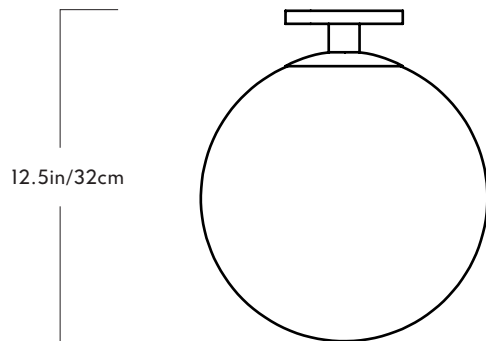

Metal Shade Finishes  
Brushed brass, brushed copper,  
blackened steel

Hanging Hardware  
(4) 2-inch round hubs in brushed brass

Dimensions  
Overall dimensions variable.  
Cone: L 13in/33cm x W 13in/33cm  
x H 13.5in/34cm  
Hemisphere: L 16in/41cm x  
W 16in/41cm x H 10in/25cm  
Arc: L 15.5in/39cm x W 3in/7cm  
x H 7.5in/19cm  
Cylinder: L 4.5in/11cm x W 4.5in/11cm  
x H 17.5in/44cm  
Globe: L 11in/28cm x W 11in/28cm  
x H 12in/30cm

## Shape Up

Series  
Shape Up

Product  
Pendant - Hemisphere

Lead Time  
16 weeks

Dimensions  
Overall dimensions variable.  
Shade: L 16in/41cm x  
W 16in/41cm x H 10in/25cm

Weight  
Fixture: 10lb/4.5kg

Hanging Hardware  
2 1/2 inch vertical round in brushed  
brass

120V/240V LED Illumination  
Sockets: G4  
Bulbs: 2.6 Watt, 12V LED  
Wattage: 2.6 Watts  
Lumens: 400 Lumens  
Color Temperature: 3000 Kelvin  
Bulb Life: 50,000 hours

## Shape Up

Series  
Shape Up

Product  
Pendant- Cone

Lead Time  
16 weeks

Dimensions  
Overall dimensions variable.  
Shade: L 11in/28cm x W 11in/28cm  
x H 12.5in/32cm

Weight  
Fixture: 13lb/5.8kg