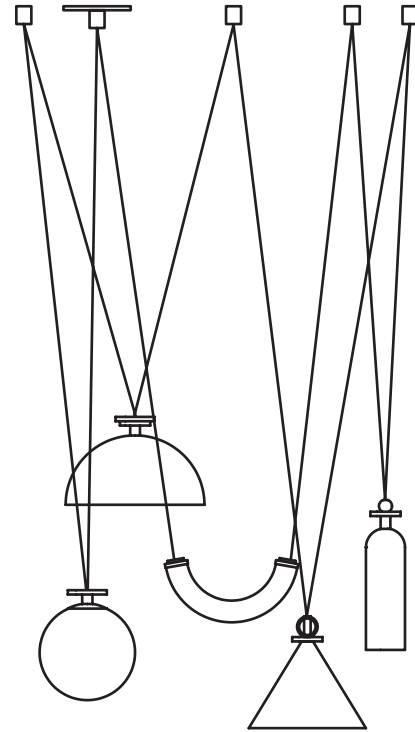

Shape Up

5-Piece Chandelier

Series
Shape Up

Weight
53lb/24kg

Suspension
Cord. Custom length

Product
5-Piece Chandelier

Materials
Glass, steel, brass, aluminum

Canopy
5-inch round in brushed brass

Lead Time
16 weeks

Metal Shade Finishes
Brushed brass, brushed copper,
blackened steel

Hanging Hardware
(4) 2-inch round hubs in brushed brass

Dimensions
Overall dimensions variable.
Cone: L 13in/33cm x W 13in/33cm
x H 13.5in/34cm
Hemisphere: L 16in/41cm x
W 16in/41cm x H 10in/25cm
Arc: L 15.5in/39cm x W 3in/7cm
x H 7.5in/19cm
Cylinder: L 4.5in/11cm x W 4.5in/11cm
x H 17.5in/44cm
Globe: L 11in/28cm x W 11in/28cm
x H 12in/30cm

Arc Shade Color
Celadon

Cylinder Shade Color
Midnight blue

Globe Shade Color
Grey fog

120V/240V LED Illumination
Sockets: G4
Bulbs: 2.6 Watt, 12V LED
Wattage: 5.2 Watts
Lumens: 800 Lumens
Color Temperature: 3000 Kelvin
Bulb Life: 50,000 hours

Dimmer Compatibility
Triac/Phase-Cut