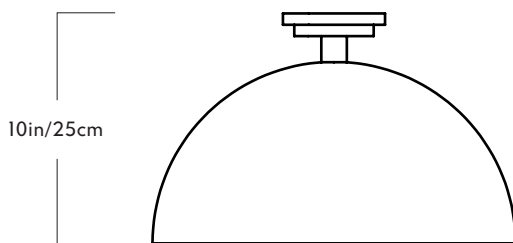

## Shape Up

Series  
Shape Up

Product  
3-Piece Chandelier

Lead Time  
16 weeks

Dimensions  
Overall dimensions variable.  
Globe: L 11in/28cm x W 11in/28cm x H 12in/30cm  
Cylinder: L 4.5in/11cm x W 4.5in/11cm x H 17.5in/44cm  
Cone: L 13in/33cm x W 13in/33cm x H 13.5in/34cm

Metal Shade Finishes  
Brushed brass, brushed copper,  
blackened steel

Hanging Hardware  
(4) 2-inch round hubs in brushed brass

Dimensions  
Overall dimensions variable.  
Cone: L 13in/33cm x W 13in/33cm  
x H 13.5in/34cm  
Hemisphere: L 16in/41cm x  
W 16in/41cm x H 10in/25cm  
Arc: L 15.5in/39cm x W 3in/7cm  
x H 7.5in/19cm  
Cylinder: L 4.5in/11cm x W 4.5in/11cm  
x H 17.5in/44cm  
Globe: L 11in/28cm x W 11in/28cm  
x H 12in/30cm

## Shape Up

Series  
Shape Up

Product  
Pendant - Hemisphere

Lead Time  
16 weeks

Dimensions  
Overall dimensions variable.  
Shade: L 16in/41cm x  
W 16in/41cm x H 10in/25cm

Weight  
Fixture: 10lb/4.5kg