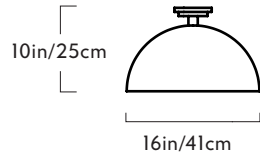

Shape Up

5-Piece Chandelier

Series
Shape Up

Weight
53lb/24kg

Suspension
Cord. Custom length

Product
5-Piece Chandelier

Materials
Glass, steel, brass, aluminum

Canopy
5-inch round in brushed brass

Lead Time
16 weeks

Metal Shade Finishes
Brushed brass, brushed copper,
blackened steel

Hanging Hardware
(4) 2-inch round hubs in brushed brass

Dimensions
Overall dimensions variable.
Cone: L 13in/33cm x W 13in/33cm
x H 13.5in/34cm
Hemisphere: L 16in/41cm x
W 16in/41cm x H 10in/25cm
Arc: L 15.5in/39cm x W 3in/7cm
x H 7.5in/19cm
Cylinder: L 4.5in/11cm x W 4.5in/11cm
x H 17.5in/44cm
Globe: L 11in/28cm x W 11in/28cm
x H 12in/30cm

Arc Shade Color
Celadon

Cylinder Shade Color
Midnight blue

Globe Shade Color
Grey fog

120V/240V LED Illumination
Sockets: G4
Bulbs: 2.6 Watt, 12V LED
Wattage: 5.2 Watts
Lumens: 800 Lumens
Color Temperature: 3000 Kelvin
Bulb Life: 50,000 hours

Dimmer Compatibility
Triac/Phase-Cut