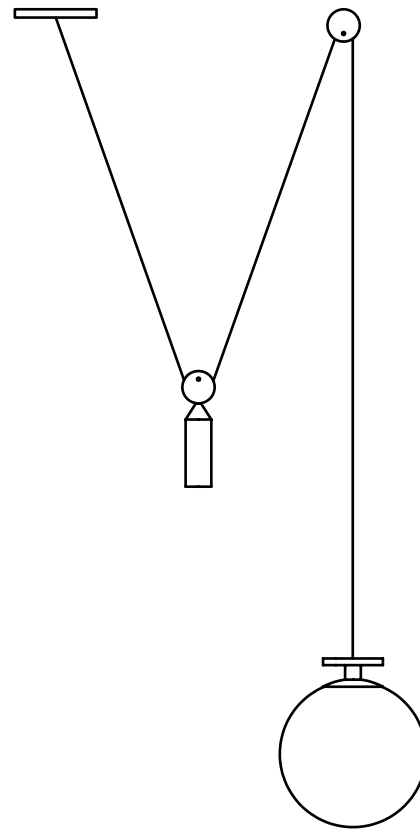

Roll & Hill

triode³ design

28, rue Jacob 75006 Paris
+33 (0)1 43 29 40 05

contact@triodedesign.com
www.triodedesign.com

Shape Up

Series
Shape Up

Product
Pendant- Cone

Lead Time
16 weeks

Dimensions
Overall dimensions variable.
Shade: L 11in/28cm x W 11in/28cm
x H 12.5in/32cm

Weight
Fixture: 13lb/5.8kg

Pendant- Globe

Materials
Aluminum, brass, steel

Glass color
Gray fog

Suspension
12-foot fabric cord. Length can be
adjusted on site

Canopy
5-inch round in brushed brass

Hanging Hardware
2 1/2 inch vertical round in brushed
brass

120V/240V LED Illumination
Sockets: G4
Bulbs: 2.6 Watt, 12V LED
Wattage: 2.6 Watts
Lumens: 400 Lumens
Color Temperature: 3000 Kelvin
Bulb Life: 50,000 hours

Dimmer Compatibility
Triac/Phase-Cut