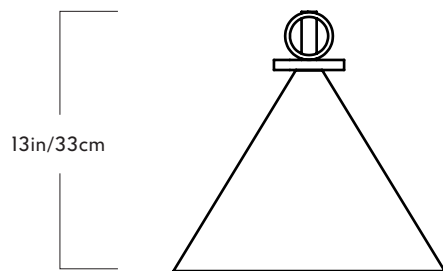

Roll & Hill

Shape Up

Series
Shape Up

Product
Pendant- Cone

Lead Time
16 weeks

Dimensions
Overall dimensions variable.
Shade: L 13.5in/34cm x W 13.5in/34cm
x H 13in/33cm

Weight
Fixture: 10lb/4.5kg

Pendant- Cone

Materials
Aluminum, brass, steel

Metal Shade Finishes
Blackened steel, brushed brass,
brushed copper

Suspension
12-foot fabric cord. Length can be
adjusted on site

Canopy
5-inch round in brushed brass

Hanging Hardware
2 1/2 inch vertical round in brushed
brass

120V/240V LED Illumination
Sockets: G4
Bulbs: 2.6 Watt, 12V LED
Wattage: 2.6 Watts
Lumens: 400 Lumens
Color Temperature: 3000 Kelvin
Bulb Life: 50,000 hours

Dimmer Compatibility
Triac/Phase-Cut