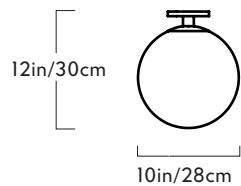

Shape Up

5-Piece Chandelier

Series
Shape Up

Weight
53lb/24kg

Suspension
Cord. Custom length

Product
5-Piece Chandelier

Materials
Glass, steel, brass, aluminum

Canopy
5-inch round in brushed brass

Lead Time
16 weeks

Metal Shade Finishes
Brushed brass, brushed copper,
blackened steel

Hanging Hardware
(4) 2-inch round hubs in brushed brass

Dimensions
Overall dimensions variable.
Cone: L 13in/33cm x W 13in/33cm
x H 13.5in/34cm
Hemisphere: L 16in/41cm x
W 16in/41cm x H 10in/25cm
Arc: L 15.5in/39cm x W 3in/7cm
x H 7.5in/19cm
Cylinder: L 4.5in/11cm x W 4.5in/11cm
x H 17.5in/44cm
Globe: L 11in/28cm x W 11in/28cm
x H 12in/30cm

Arc Shade Color
Celadon

Cylinder Shade Color
Midnight blue

Globe Shade Color
Grey fog

120V/240V LED Illumination
Sockets: G4
Bulbs: 2.6 Watt, 12V LED
Wattage: 5.2 Watts
Lumens: 800 Lumens
Color Temperature: 3000 Kelvin
Bulb Life: 50,000 hours

Dimmer Compatibility
Triac/Phase-Cut