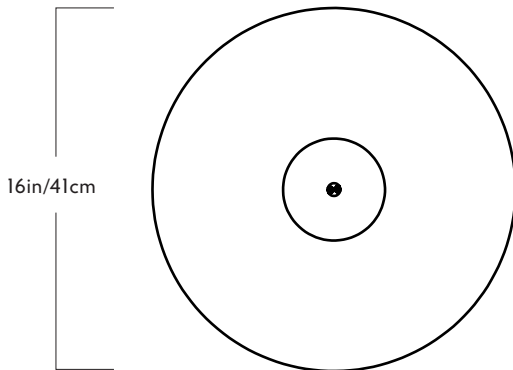

Roll & Hill

triode³ design

28, rue Jacob 75006 Paris
+33 (0)1 43 29 40 05

contact@triodedesign.com
www.triodedesign.com

Shape Up

Series
Shape Up

Product
Pendant - Hemisphere

Lead Time
16 weeks

Dimensions
Overall dimensions variable.
Shade: L 16in/41cm x
W 16in/41cm x H 10in/25cm

Weight
Fixture: 10lb/4.5kg

Pendant- Hemi

Materials
Aluminum, brass, steel

Metal Shade Finishes
Blackened steel, brushed brass,
brushed copper

Suspension
12-foot fabric cord. Length can be
adjusted on site

Canopy
5-inch round in brushed brass

Hanging Hardware
2 1/2 inch vertical round in brushed
brass

120V/240V LED Illumination
Sockets: G4
Bulbs: 2.6 Watt, 12V LED
Wattage: 2.6 Watts
Lumens: 400 Lumens
Color Temperature: 3000 Kelvin
Bulb Life: 50,000 hours

Dimmer Compatibility
Triac/Phase-Cut