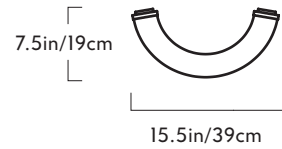

Shape Up

5-Piece Chandelier

Series
Shape Up

Weight
53lb/24kg

Suspension
Cord. Custom length

Product
5-Piece Chandelier

Materials
Glass, steel, brass, aluminum

Canopy
5-inch round in brushed brass

Lead Time
16 weeks

Metal Shade Finishes
Brushed brass, brushed copper,
blackened steel

Hanging Hardware
(4) 2-inch round hubs in brushed brass

Dimensions
Overall dimensions variable.
Cone: L 13in/33cm x W 13in/33cm
x H 13.5in/34cm
Hemisphere: L 16in/41cm x
W 16in/41cm x H 10in/25cm
Arc: L 15.5in/39cm x W 3in/7cm
x H 7.5in/19cm
Cylinder: L 4.5in/11cm x W 4.5in/11cm
x H 17.5in/44cm
Globe: L 11in/28cm x W 11in/28cm
x H 12in/30cm

Arc Shade Color
Celadon

Cylinder Shade Color
Midnight blue

Globe Shade Color
Grey fog

120V/240V LED Illumination
Sockets: G4
Bulbs: 2.6 Watt, 12V LED
Wattage: 5.2 Watts
Lumens: 800 Lumens
Color Temperature: 3000 Kelvin
Bulb Life: 50,000 hours

Dimmer Compatibility
Triac/Phase-Cut