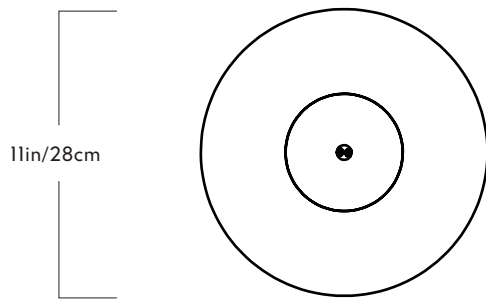

Roll & Hill

triode³ design

28, rue Jacob 75006 Paris
+33 (0)1 43 29 40 05

contact@triodedesign.com
www.triodedesign.com

Shape Up

Series
Shape Up

Product
Pendant- Cone

Lead Time
16 weeks

Dimensions
Overall dimensions variable.
Shade: L 11in/28cm x W 11in/28cm
x H 12.5in/32cm

Weight
Fixture: 13lb/5.8kg

Pendant- Globe

Materials
Aluminum, brass, steel

Glass color
Gray fog

Suspension
12-foot fabric cord. Length can be
adjusted on site

Canopy
5-inch round in brushed brass

Hanging Hardware
2 1/2 inch vertical round in brushed
brass

120V/240V LED Illumination
Sockets: G4
Bulbs: 2.6 Watt, 12V LED
Wattage: 2.6 Watts
Lumens: 400 Lumens
Color Temperature: 3000 Kelvin
Bulb Life: 50,000 hours

Dimmer Compatibility
Triac/Phase-Cut