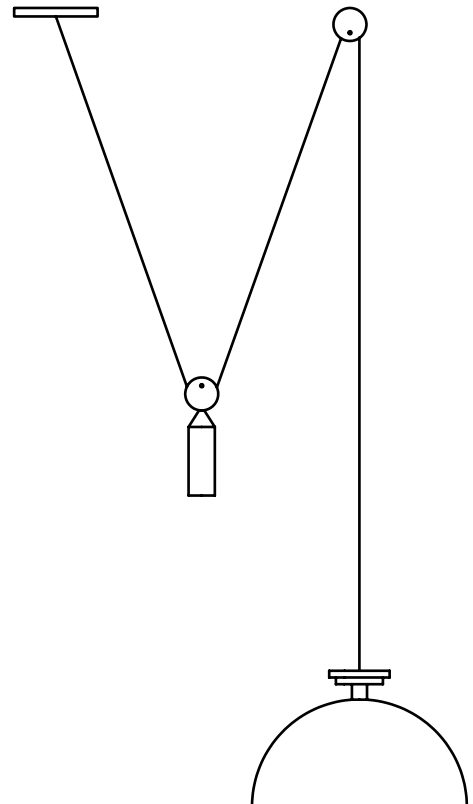

Metal Shade Finishes  
Brushed brass, brushed copper,  
blackened steel

Hanging Hardware  
(4) 2-inch round hubs in brushed brass

Dimensions  
Overall dimensions variable.  
Cone: L 13in/33cm x W 13in/33cm  
x H 13.5in/34cm  
Hemisphere: L 16in/41cm x  
W 16in/41cm x H 10in/25cm  
Arc: L 15.5in/39cm x W 3in/7cm  
x H 7.5in/19cm  
Cylinder: L 4.5in/11cm x W 4.5in/11cm  
x H 17.5in/44cm  
Globe: L 11in/28cm x W 11in/28cm  
x H 12in/30cm

## Shape Up

Series  
Shape Up

Product  
Pendant - Hemisphere

Lead Time  
16 weeks

Dimensions  
Overall dimensions variable.  
Shade: L 16in/41cm x  
W 16in/41cm x H 10in/25cm

Weight  
Fixture: 10lb/4.5kg