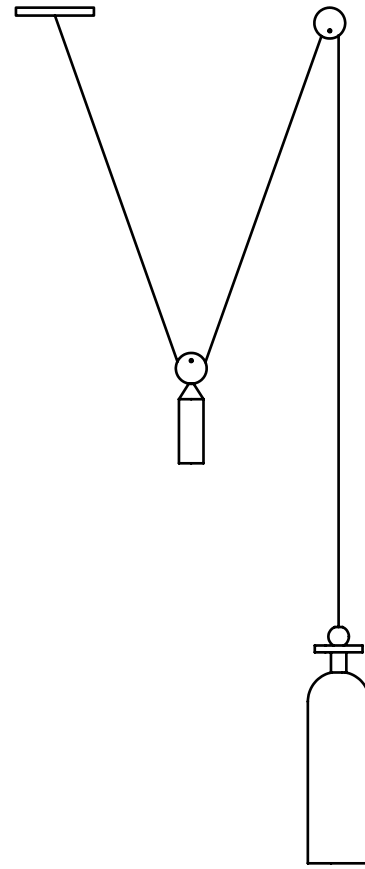

Roll & Hill

triode³ design

28, rue Jacob 75006 Paris
+33 (0)1 43 29 40 05

contact@triodedesign.com
www.triodedesign.com

Shape Up

Series
Shape Up

Product
Pendant - Cylinder

Lead Time
16 weeks

Dimensions
Overall dimensions variable.
Shade: L 4.5in/11cm x W 4.5in/11cm
x H 17.5in/44cm

Weight
Fixture: 10lb/4.5kg

Pendant- Cylinder

Materials
Aluminum, brass, steel

Glass Color
Midnight blue

Suspension
12-foot fabric cord. Length can be
adjusted on site

Canopy
5-inch round in brushed brass

Hanging Hardware
2 1/2 inch vertical round in brushed
brass

120V/240V LED Illumination
Sockets: G4
Bulbs: 2.6 Watt, 12V LED
Wattage: 2.6 Watts
Lumens: 400 Lumens
Color Temperature: 3000 Kelvin
Bulb Life: 50,000 hours

Dimmer Compatibility
Triac/Phase-Cut