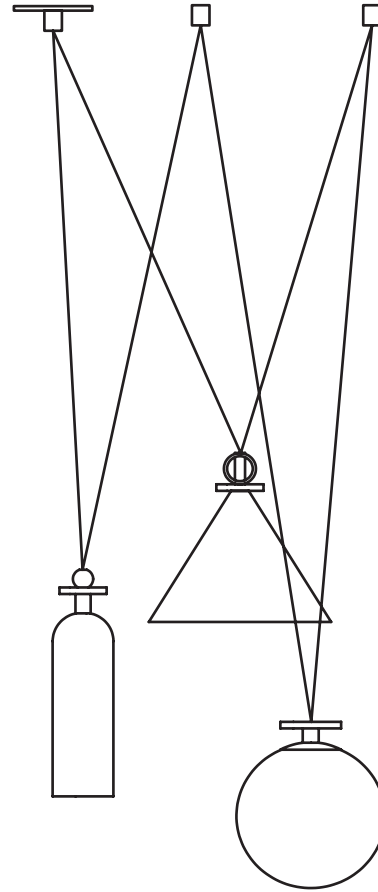

Roll & Hill

Shape Up

Series
Shape Up

Product
3-Piece Chandelier

Lead Time
16 weeks

Dimensions
Overall dimensions variable.
Globe: L 11in/28cm x W 11in/28cm x H 12in/30cm
Cylinder: L 4.5in/11cm x W 4.5in/11cm x H 17.5in/44cm
Cone: L 13in/33cm x W 13in/33cm x H 13.5in/34cm

Weight
33lb/15kg

3-Piece Chandelier

Materials
Glass, steel, brass, aluminum

Metal Shade Finishes
Blackened steel, brushed brass, brushed copper

Cylinder Color
Midnight blue

Globe Color
Gray fog

Suspension
12-foot fabric cord. Length can be adjusted on site

Canopy
5-inch round in brushed brass

Hanging Hardware
(4) 2 1/2-inch vertical round in brushed brass

120V/240V LED Illumination
Sockets: G4
Bulbs: 2.6 Watt, 12V LED
Wattage: 5.2 Watts
Lumens: 800 Lumens
Color Temperature: 3000 Kelvin
Bulb Life: 50,000 hours

Dimmer Compatibility
Triac/Phase-Cut