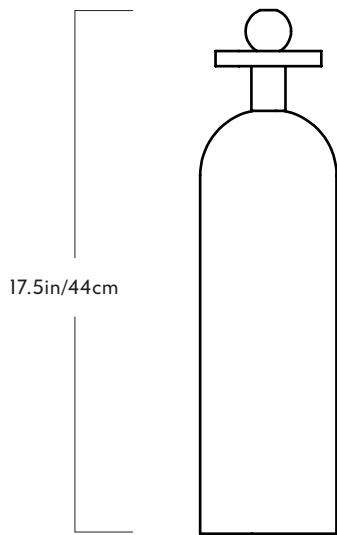

Metal Shade Finishes  
Brushed brass, brushed copper,  
blackened steel

Hanging Hardware  
(4) 2-inch round hubs in brushed brass

Dimensions  
Overall dimensions variable.  
Cone: L 13in/33cm x W 13in/33cm  
x H 13.5in/34cm  
Hemisphere: L 16in/41cm x  
W 16in/41cm x H 10in/25cm  
Arc: L 15.5in/39cm x W 3in/7cm  
x H 7.5in/19cm  
Cylinder: L 4.5in/11cm x W 4.5in/11cm  
x H 17.5in/44cm  
Globe: L 11in/28cm x W 11in/28cm  
x H 12in/30cm

## Shape Up

Series  
Shape Up

Product  
Pendant - Hemisphere

Lead Time  
16 weeks

Dimensions  
Overall dimensions variable.  
Shade: L 16in/41cm x  
W 16in/41cm x H 10in/25cm

Weight  
Fixture: 10lb/4.5kg

## Shape Up

Series  
Shape Up

Product  
Pendant- Cone

Lead Time  
16 weeks

Dimensions  
Overall dimensions variable.  
Shade: L 11in/28cm x W 11in/28cm  
x H 12.5in/32cm

Weight  
Fixture: 13lb/5.8kg

## Shape Up

Series  
Shape Up

Product  
Pendant - Cylinder

Lead Time  
16 weeks

Dimensions  
Overall dimensions variable.  
Shade: L 4.5in/11cm x W 4.5in/11cm  
x H 17.5in/44cm

Weight  
Fixture: 10lb/4.5kg